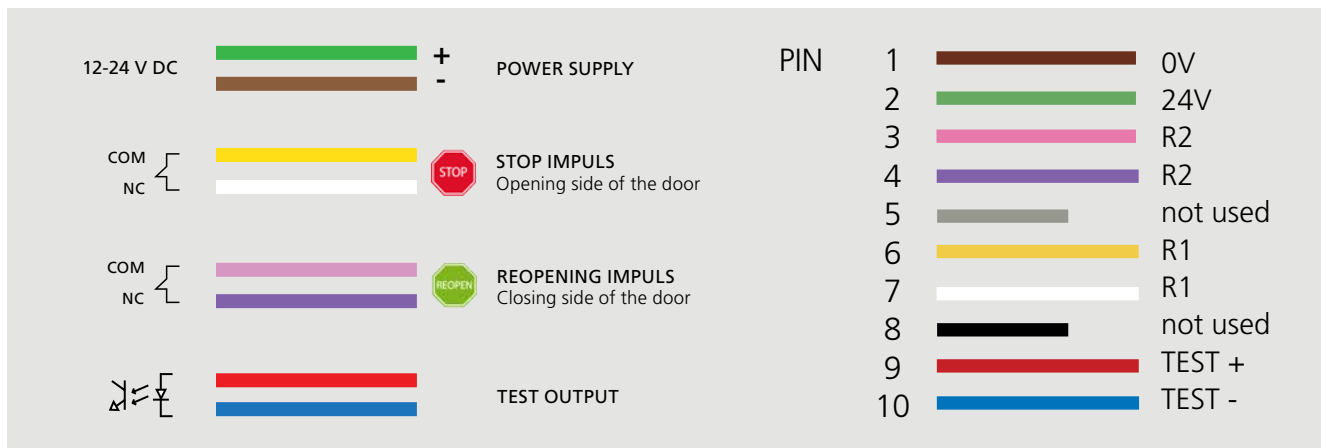

FLATSCAN with 4SAFE cable